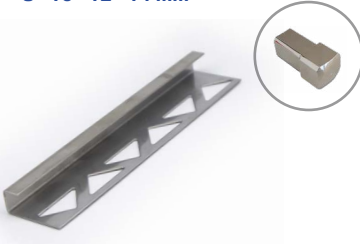

23-24

**Seramik Köşe Profilleri**  
*Tile Corner Trims*

**Açık Oval**  
Outer Corner - Open Oval  
8 - 10 - 12 - 14 mm

**Kapalı Oval**  
Outer Corner - Close Oval  
8 - 10 - 12 - 14 mm

**Ezme Oval**  
Outer Corner - Bended Oval  
8 - 10 - 12 - 14 mm