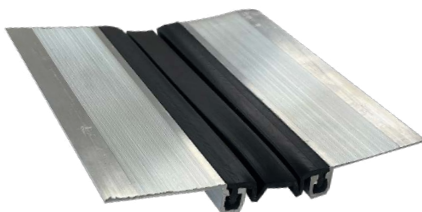

Alüminyum Yapısal Genleşme Derz
Aluminium Structural Expansion Joint
50x12 mm