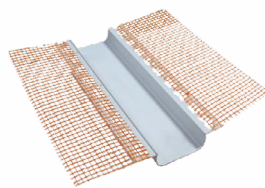

PVC Fileli Oval Fuga
PVC Mesh Bonded Groove
30 mm - 40 mm - 50 mm