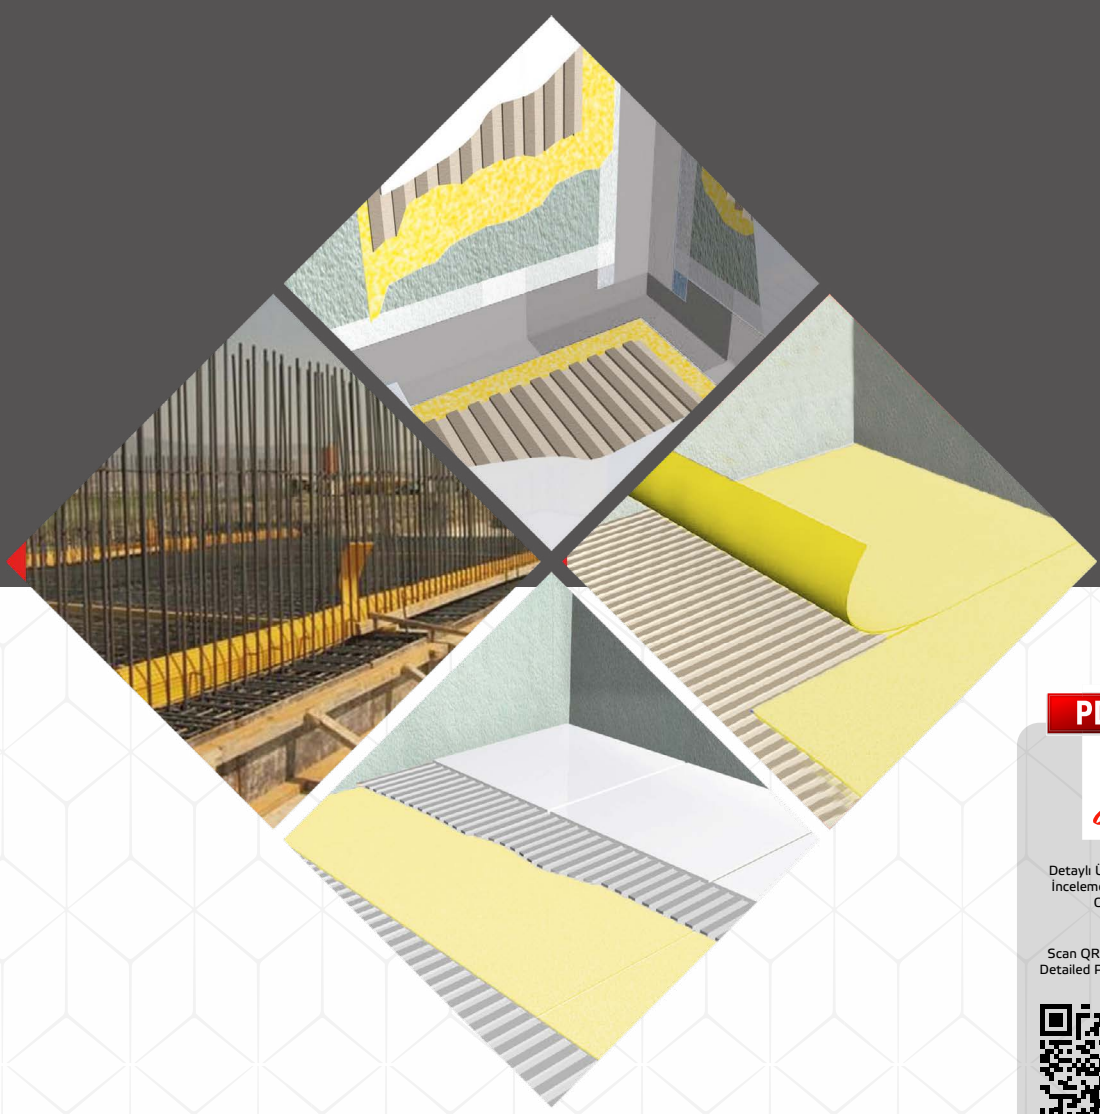

PDF

Detaylı Ürün Kataloğunu
İncelemek İçin QR Kodu
Okutunuz

Scan QR Code to Review
Detailed Product Catalogue

Su Yalıtım Ürünleri *Waterproofing Products*

Su Yalıtım Bantları
Waterproofing Tapes

40

Seramik Altı Yalıtım
Örtüsü
Sanitary Waterproof Textiles

40

Su Tutucu Bantlar
Water Stop

41

Su Tutucu Bantlar
Water Stop

41