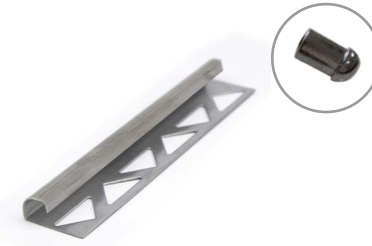

23-24

**Seramik Köşe Profilleri**  
*Tile Corner Trims*

**Açık Oval**  
Outer Corner - Open Oval  
8 - 10 - 12 - 14 mm

**Kapalı Oval**  
Outer Corner - Close Oval  
8 - 10 - 12 - 14 mm

**Ezme Oval**  
Outer Corner - Bended Oval  
8 - 10 - 12 - 14 mm