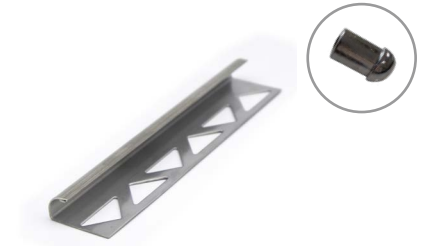

23-24

**Seramik Köşe Profilleri**  
*Tile Corner Trims*

**Açık Oval**  
Outer Corner - Open Oval  
8 - 10 - 12 - 14 mm

**Kapalı Oval**  
Outer Corner - Close Oval  
8 - 10 - 12 - 14 mm

**Ezme Oval**  
Outer Corner - Bended Oval  
8 - 10 - 12 - 14 mm