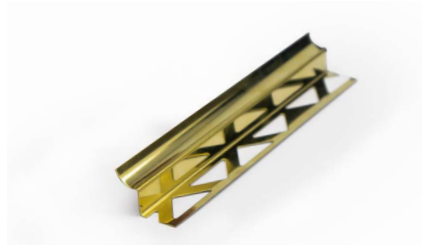

23-24

**Seramik Köşe Profilleri**  
*Tile Corner Trims*

**Açık Oval**  
Outer Corner - Open Oval  
8 - 10 - 12 - 14 mm

**Kapalı Oval**  
Outer Corner - Close Oval  
8 - 10 - 12 - 14 mm

**Ezme Oval**  
Outer Corner - Bended Oval  
8 - 10 - 12 - 14 mm

**Açık Kare**  
Outer Corner - Open Square  
8 - 10 - 12 - 14 mm

**Kapalı Kare**  
Outer Corner - Close Square  
8 - 10 - 12 - 14 mm

**Ezme Kare**  
Outer Corner - Bended Square  
8 - 10 - 12 - 14 mm

**Ezme Dik Bitim**  
Bended Right Finish  
8 - 10 - 12 - 14 mm